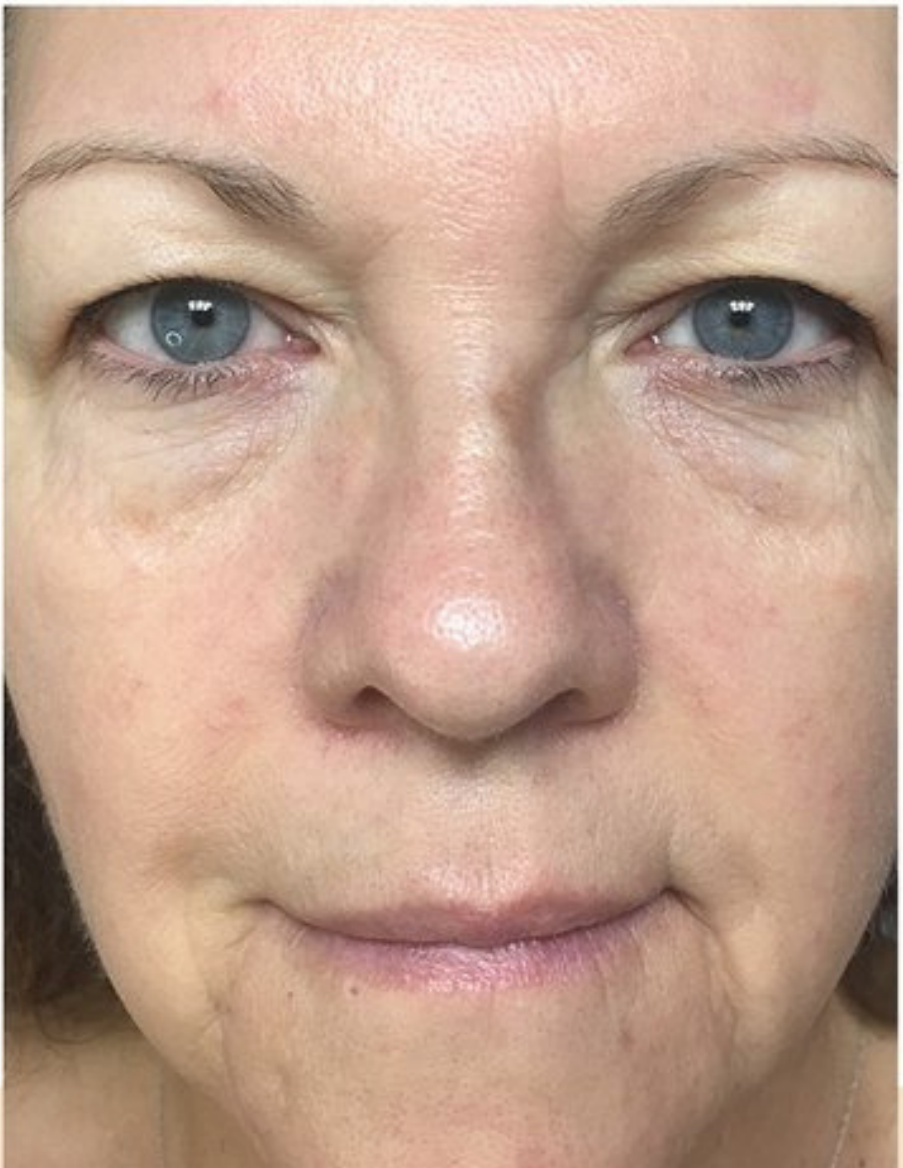

See Real Results

with the NEW RE9 Advanced. + Genius Ultra

BEFORE