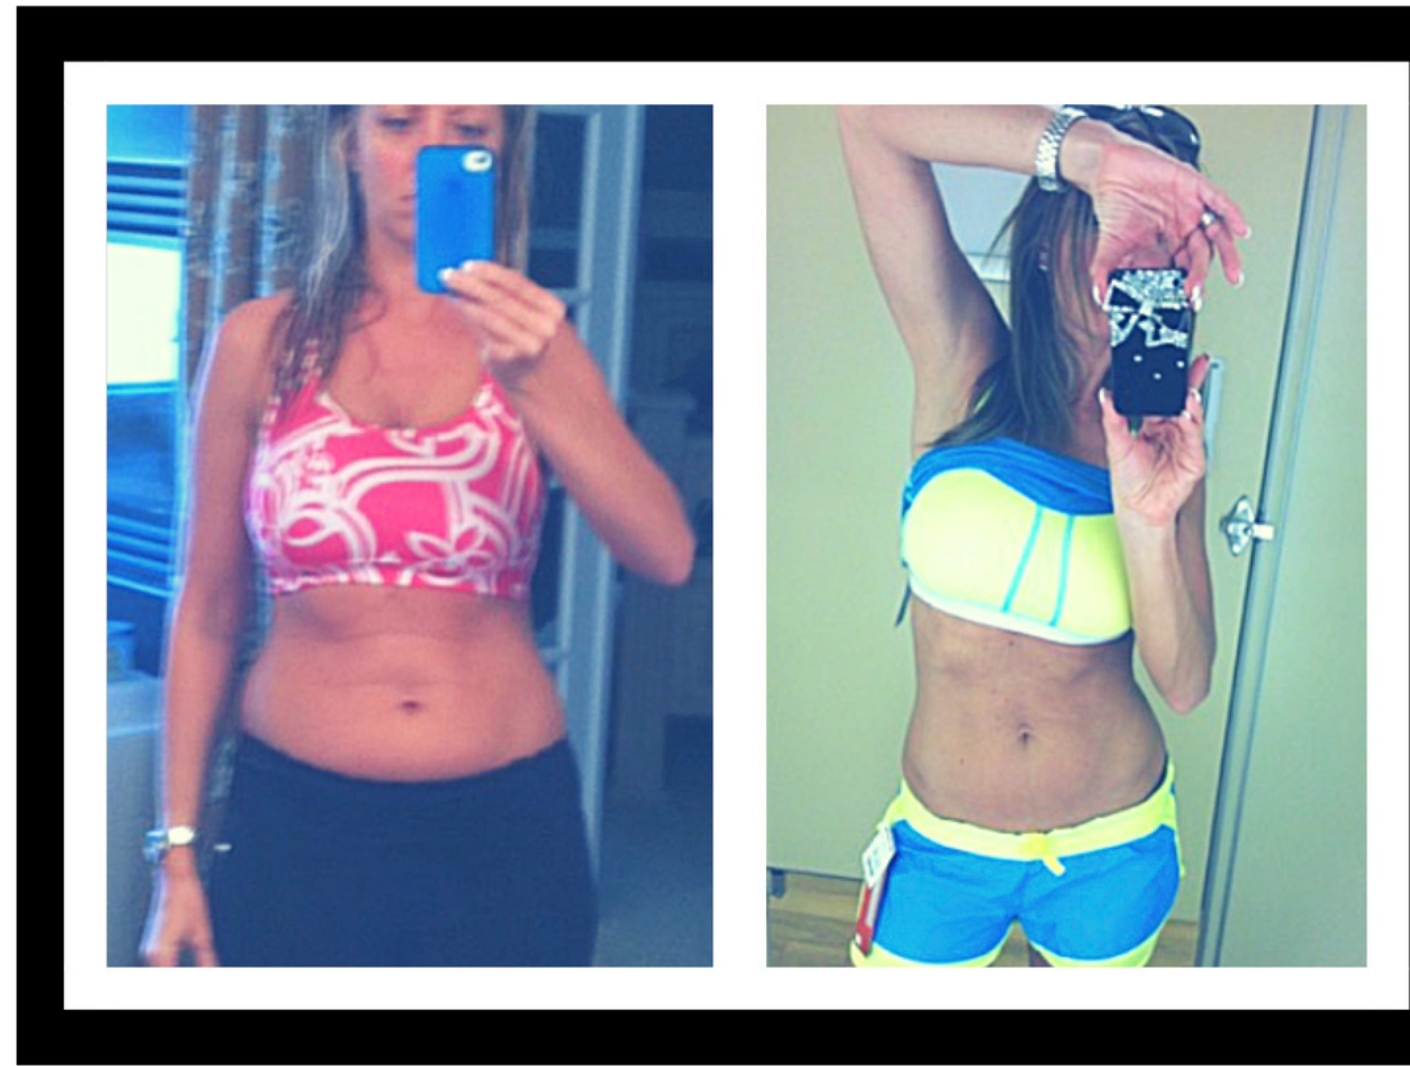

YOU CAN DO THIS!
30 Days to Healthy Living

Before

After

6 months
-54lbs +7" off waist

1 month results
after second detox

Results

1 month
-15lbs

THIS IS CLEAN EATING