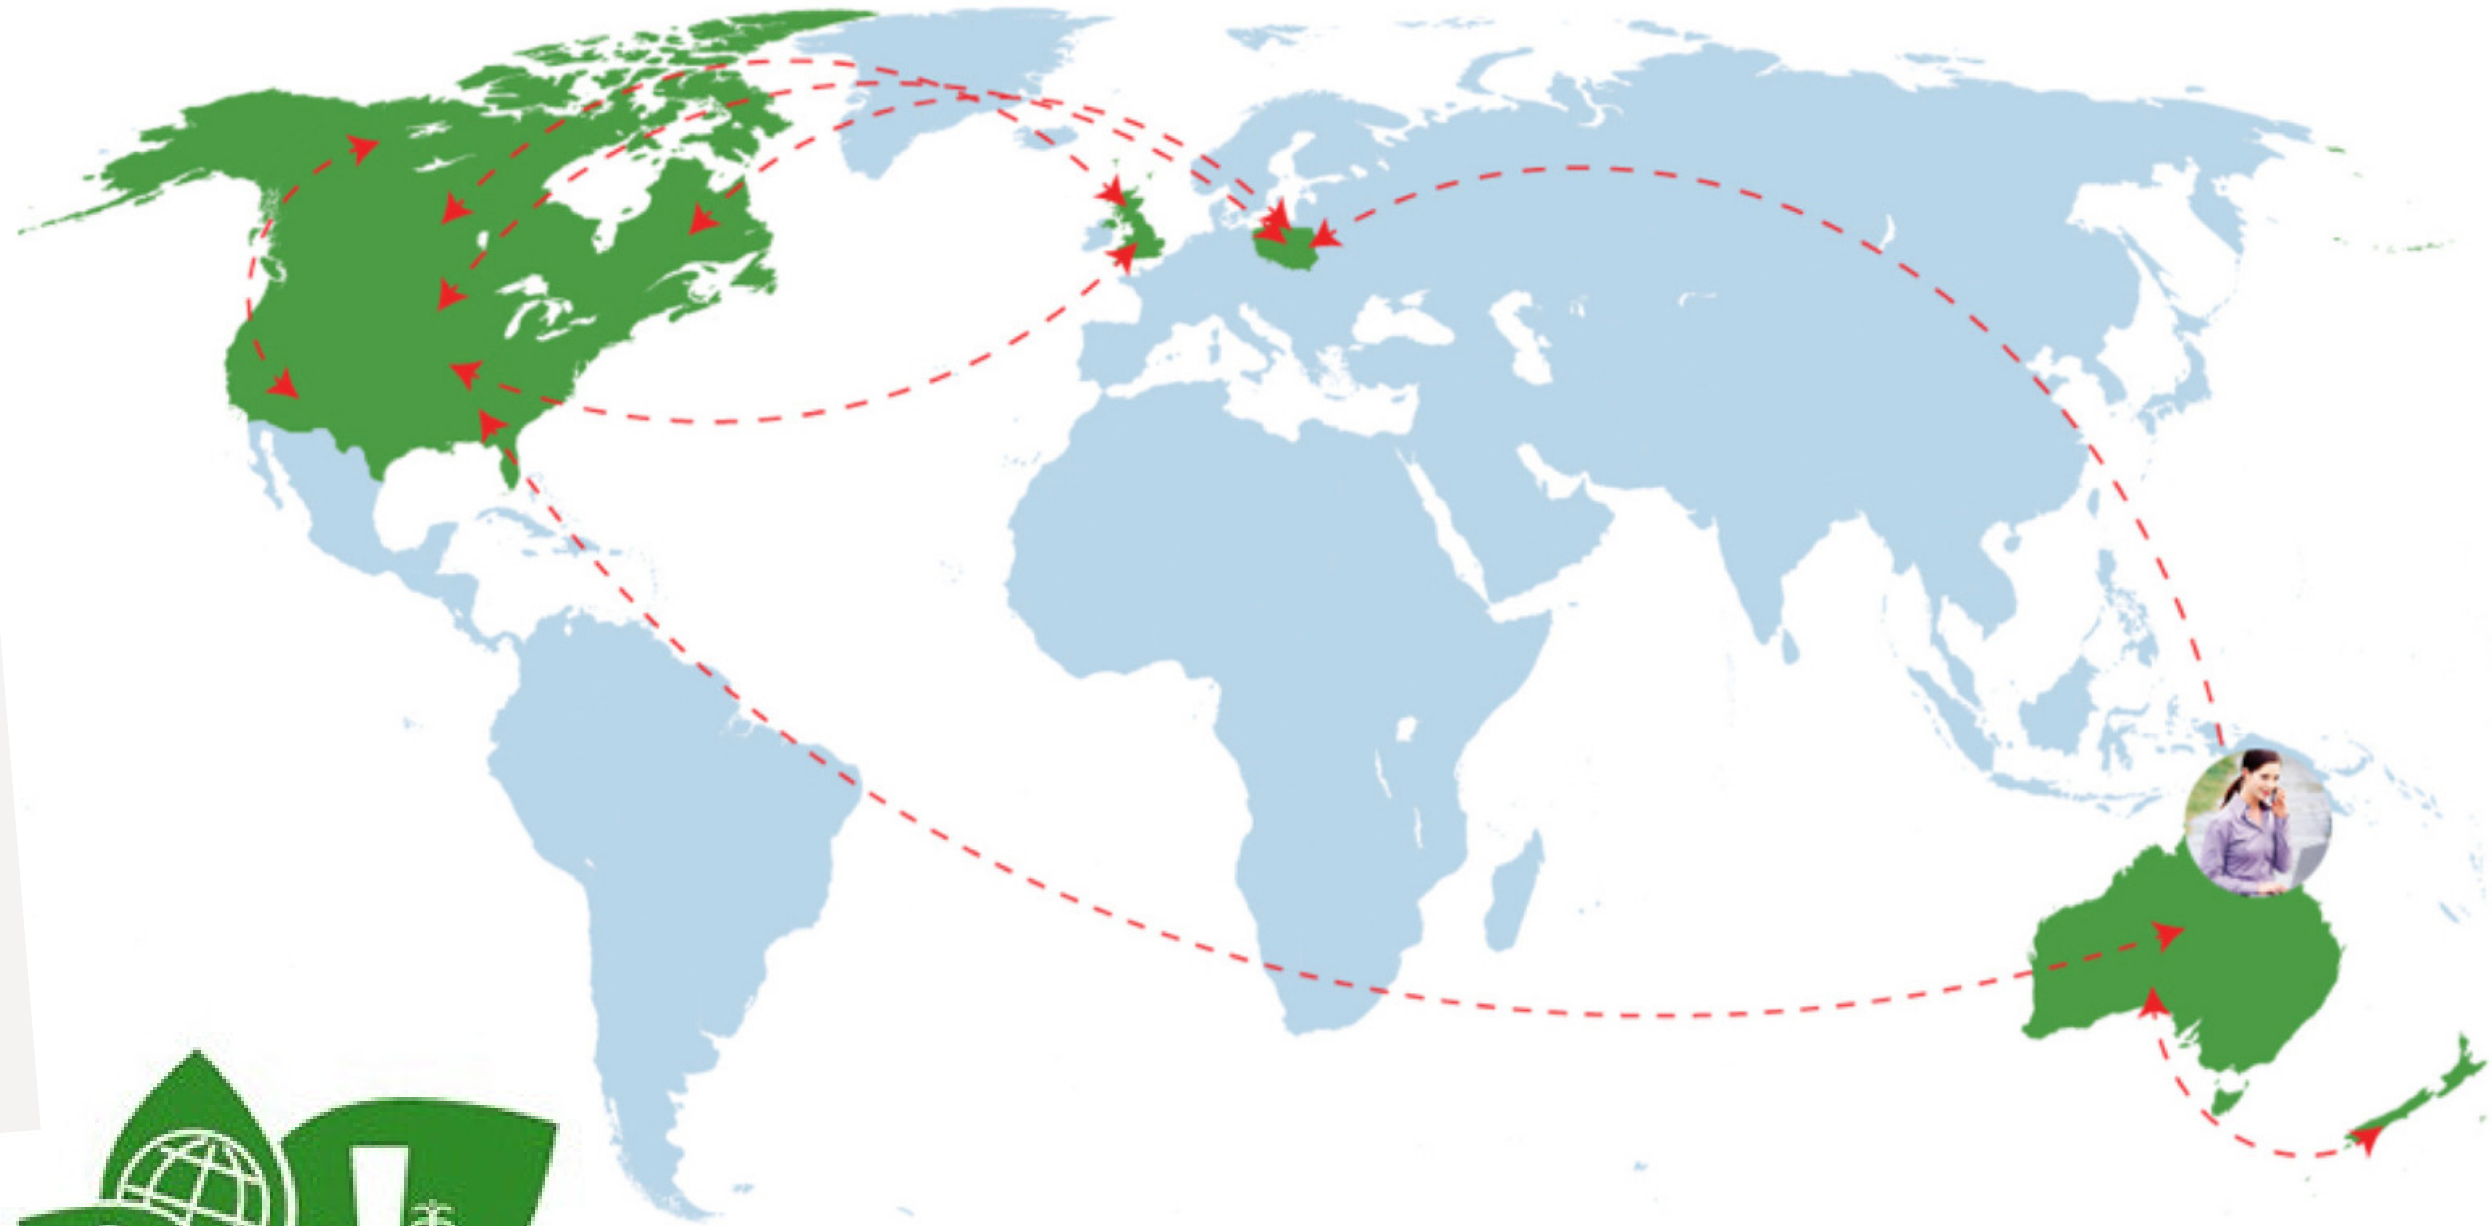

ARBONNE EST. 1980

PETTER & THE MØRCK FAMILY

vision + legacy = you thrive!

people. planet. products.

Pure

Safe

Beneficial

LIFE'S TOO SHORT TO USE DIRTY PRODUCTS